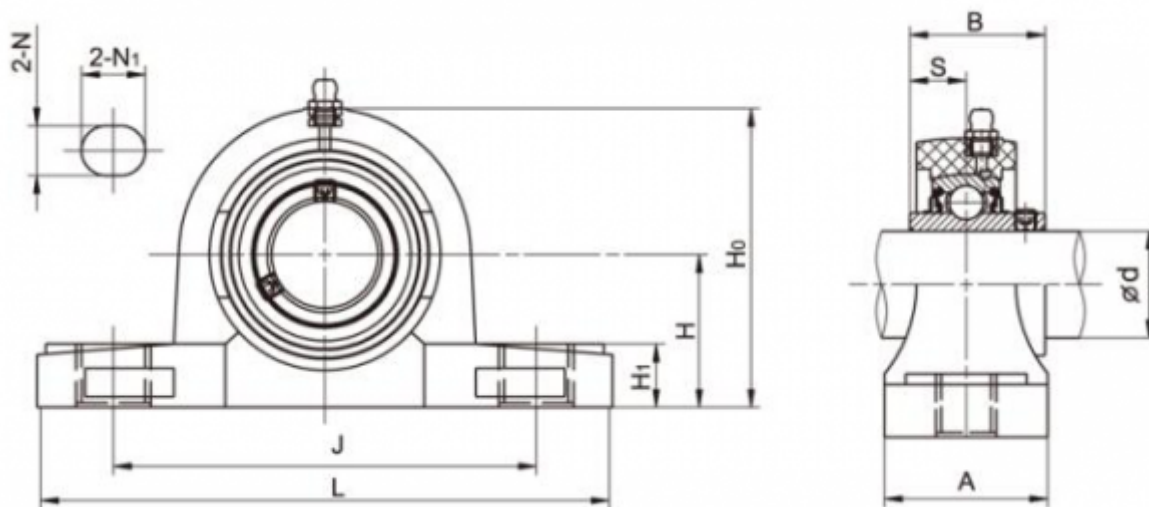

Data Sheet

Article number: 54810622073

Description: Pillow block TP-SUCP207 LDK f/shaft dia.35 mm
Insert stainless, house green thermopl.

Measures

A = 48	L = 168
B = 42.9	N = 14
Bolt = M12	N1 = 18
d = 35	S = 17.5
H = 47.6	
H0 = 94.5	
H1 = 18	
J = 127	